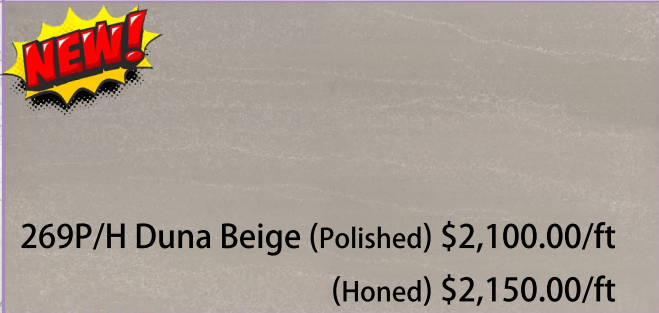

268P Mistral White (Polished) \$2,100.00/ft

269P/H Duna Beige (Polished) \$2,100.00/ft (Honed) \$2,150.00/ft

272P/H Elysian Gold (Polished) \$2,100.00/ft (Honed) \$2,150.00/ft

262P Verde Peak (Polished) \$2,100.00/ft

268P Mistral White (Polished) \$2,100.00/ft

261P Romano Ricco (Polished) \$2,100.00/ft

269P/H Duna Beige (Polished) \$2,100.00/ft  
(Honed) \$2,150.00/ft

249H Ambiente Light (Honed) \$2,150.00/ft

272P/H Elysian Gold (Polished) \$2,100.00/ft  
(Honed) \$2,150.00/ft