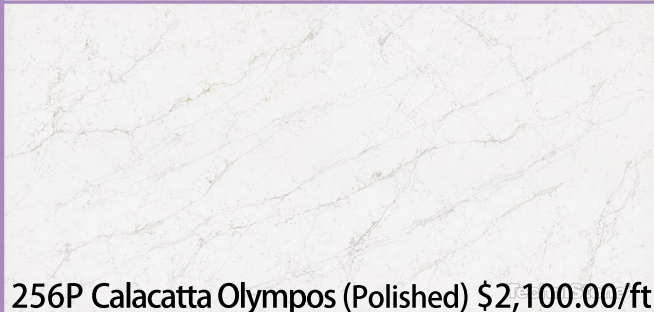

268P Mistral White (Polished) \$2,100.00/ft

269P/H Duna Beige (Polished) \$2,100.00/ft (Honed) \$2,150.00/ft

272P/H Elysian Gold (Polished) \$2,100.00/ft (Honed) \$2,150.00/ft

262P Verde Peak (Polished) \$2,100.00/ft

268P Mistral White (Polished) \$2,100.00/ft

261P Romano Ricco (Polished) \$2,100.00/ft

269P/H Duna Beige (Polished) \$2,100.00/ft  
(Honed) \$2,150.00/ft

249H Ambiente Light (Honed) \$2,150.00/ft

272P/H Elysian Gold (Polished) \$2,100.00/ft  
(Honed) \$2,150.00/ft

256P Calacatta Olympos (Polished) \$2,100.00/ft

259P Calacatta Volegno (Polished) \$2,100.00/ft

242P Mystery White (Polished) \$2,100.00/ft

241P Fantasy Grey (Polished) \$2,100.00/ft

245H Poetic Black (Honed) \$2,150.00/ft