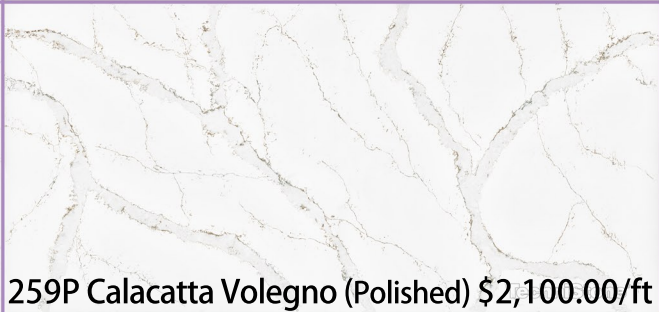

268P Mistral White (Polished) \$2,100.00/ft

269P/H Duna Beige (Polished) \$2,100.00/ft (Honed) \$2,150.00/ft

272P/H Elysian Gold (Polished) \$2,100.00/ft (Honed) \$2,150.00/ft

262P Verde Peak (Polished) \$2,100.00/ft

268P Mistral White (Polished) \$2,100.00/ft

261P Romano Ricco (Polished) \$2,100.00/ft

269P/H Duna Beige (Polished) \$2,100.00/ft  
(Honed) \$2,150.00/ft

249H Ambiente Light (Honed) \$2,150.00/ft

272P/H Elysian Gold (Polished) \$2,100.00/ft  
(Honed) \$2,150.00/ft

256P Calacatta Olympos (Polished) \$2,100.00/ft

259P Calacatta Volegno (Polished) \$2,100.00/ft

242P Mystery White (Polished) \$2,100.00/ft

241P Fantasy Grey (Polished) \$2,100.00/ft

245H Poetic Black (Honed) \$2,150.00/ft