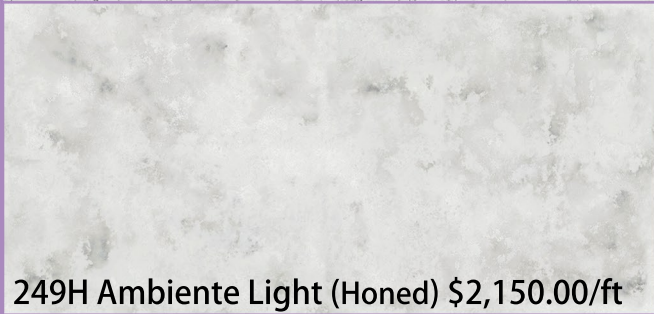

268P Mistral White (Polished) \$2,100.00/ft

269P/H Duna Beige (Polished) \$2,100.00/ft (Honed) \$2,150.00/ft

272P/H Elysian Gold (Polished) \$2,100.00/ft (Honed) \$2,150.00/ft

262P Verde Peak (Polished) \$2,100.00/ft

268P Mistral White (Polished) \$2,100.00/ft

261P Romano Ricco (Polished) \$2,100.00/ft

269P/H Duna Beige (Polished) \$2,100.00/ft  
(Honed) \$2,150.00/ft

249H Ambiente Light (Honed) \$2,150.00/ft

272P/H Elysian Gold (Polished) \$2,100.00/ft  
(Honed) \$2,150.00/ft