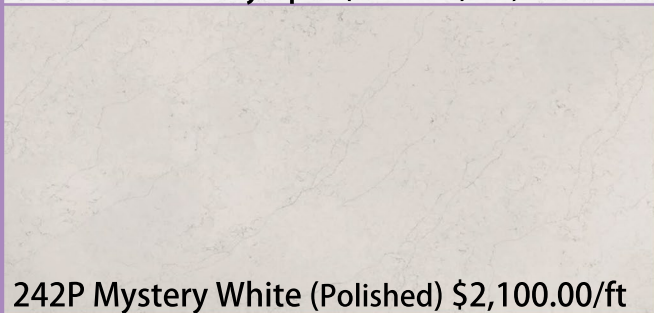

268P Mistral White (Polished) \$2,100.00/ft

269P/H Duna Beige (Polished) \$2,100.00/ft (Honed) \$2,150.00/ft

272P/H Elysian Gold (Polished) \$2,100.00/ft (Honed) \$2,150.00/ft

262P Verde Peak (Polished) \$2,100.00/ft

268P Mistral White (Polished) \$2,100.00/ft

261P Romano Ricco (Polished) \$2,100.00/ft

269P/H Duna Beige (Polished) \$2,100.00/ft  
(Honed) \$2,150.00/ft

249H Ambiente Light (Honed) \$2,150.00/ft

272P/H Elysian Gold (Polished) \$2,100.00/ft  
(Honed) \$2,150.00/ft

256P Calacatta Olympos (Polished) \$2,100.00/ft

259P Calacatta Volegno (Polished) \$2,100.00/ft

242P Mystery White (Polished) \$2,100.00/ft

241P Fantasy Grey (Polished) \$2,100.00/ft

245H Poetic Black (Honed) \$2,150.00/ft