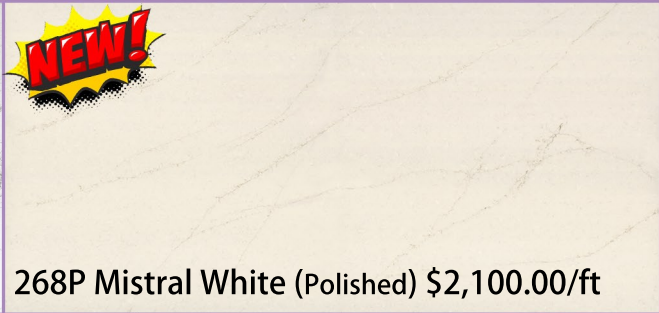

268P Mistral White (Polished) \$2,100.00/ft

269P/H Duna Beige (Polished) \$2,100.00/ft (Honed) \$2,150.00/ft

272P/H Elysian Gold (Polished) \$2,100.00/ft (Honed) \$2,150.00/ft

262P Verde Peak (Polished) \$2,100.00/ft

268P Mistral White (Polished) \$2,100.00/ft

261P Romano Ricco (Polished) \$2,100.00/ft

269P/H Duna Beige (Polished) \$2,100.00/ft  
(Honed) \$2,150.00/ft

249H Ambiente Light (Honed) \$2,150.00/ft

272P/H Elysian Gold (Polished) \$2,100.00/ft  
(Honed) \$2,150.00/ft